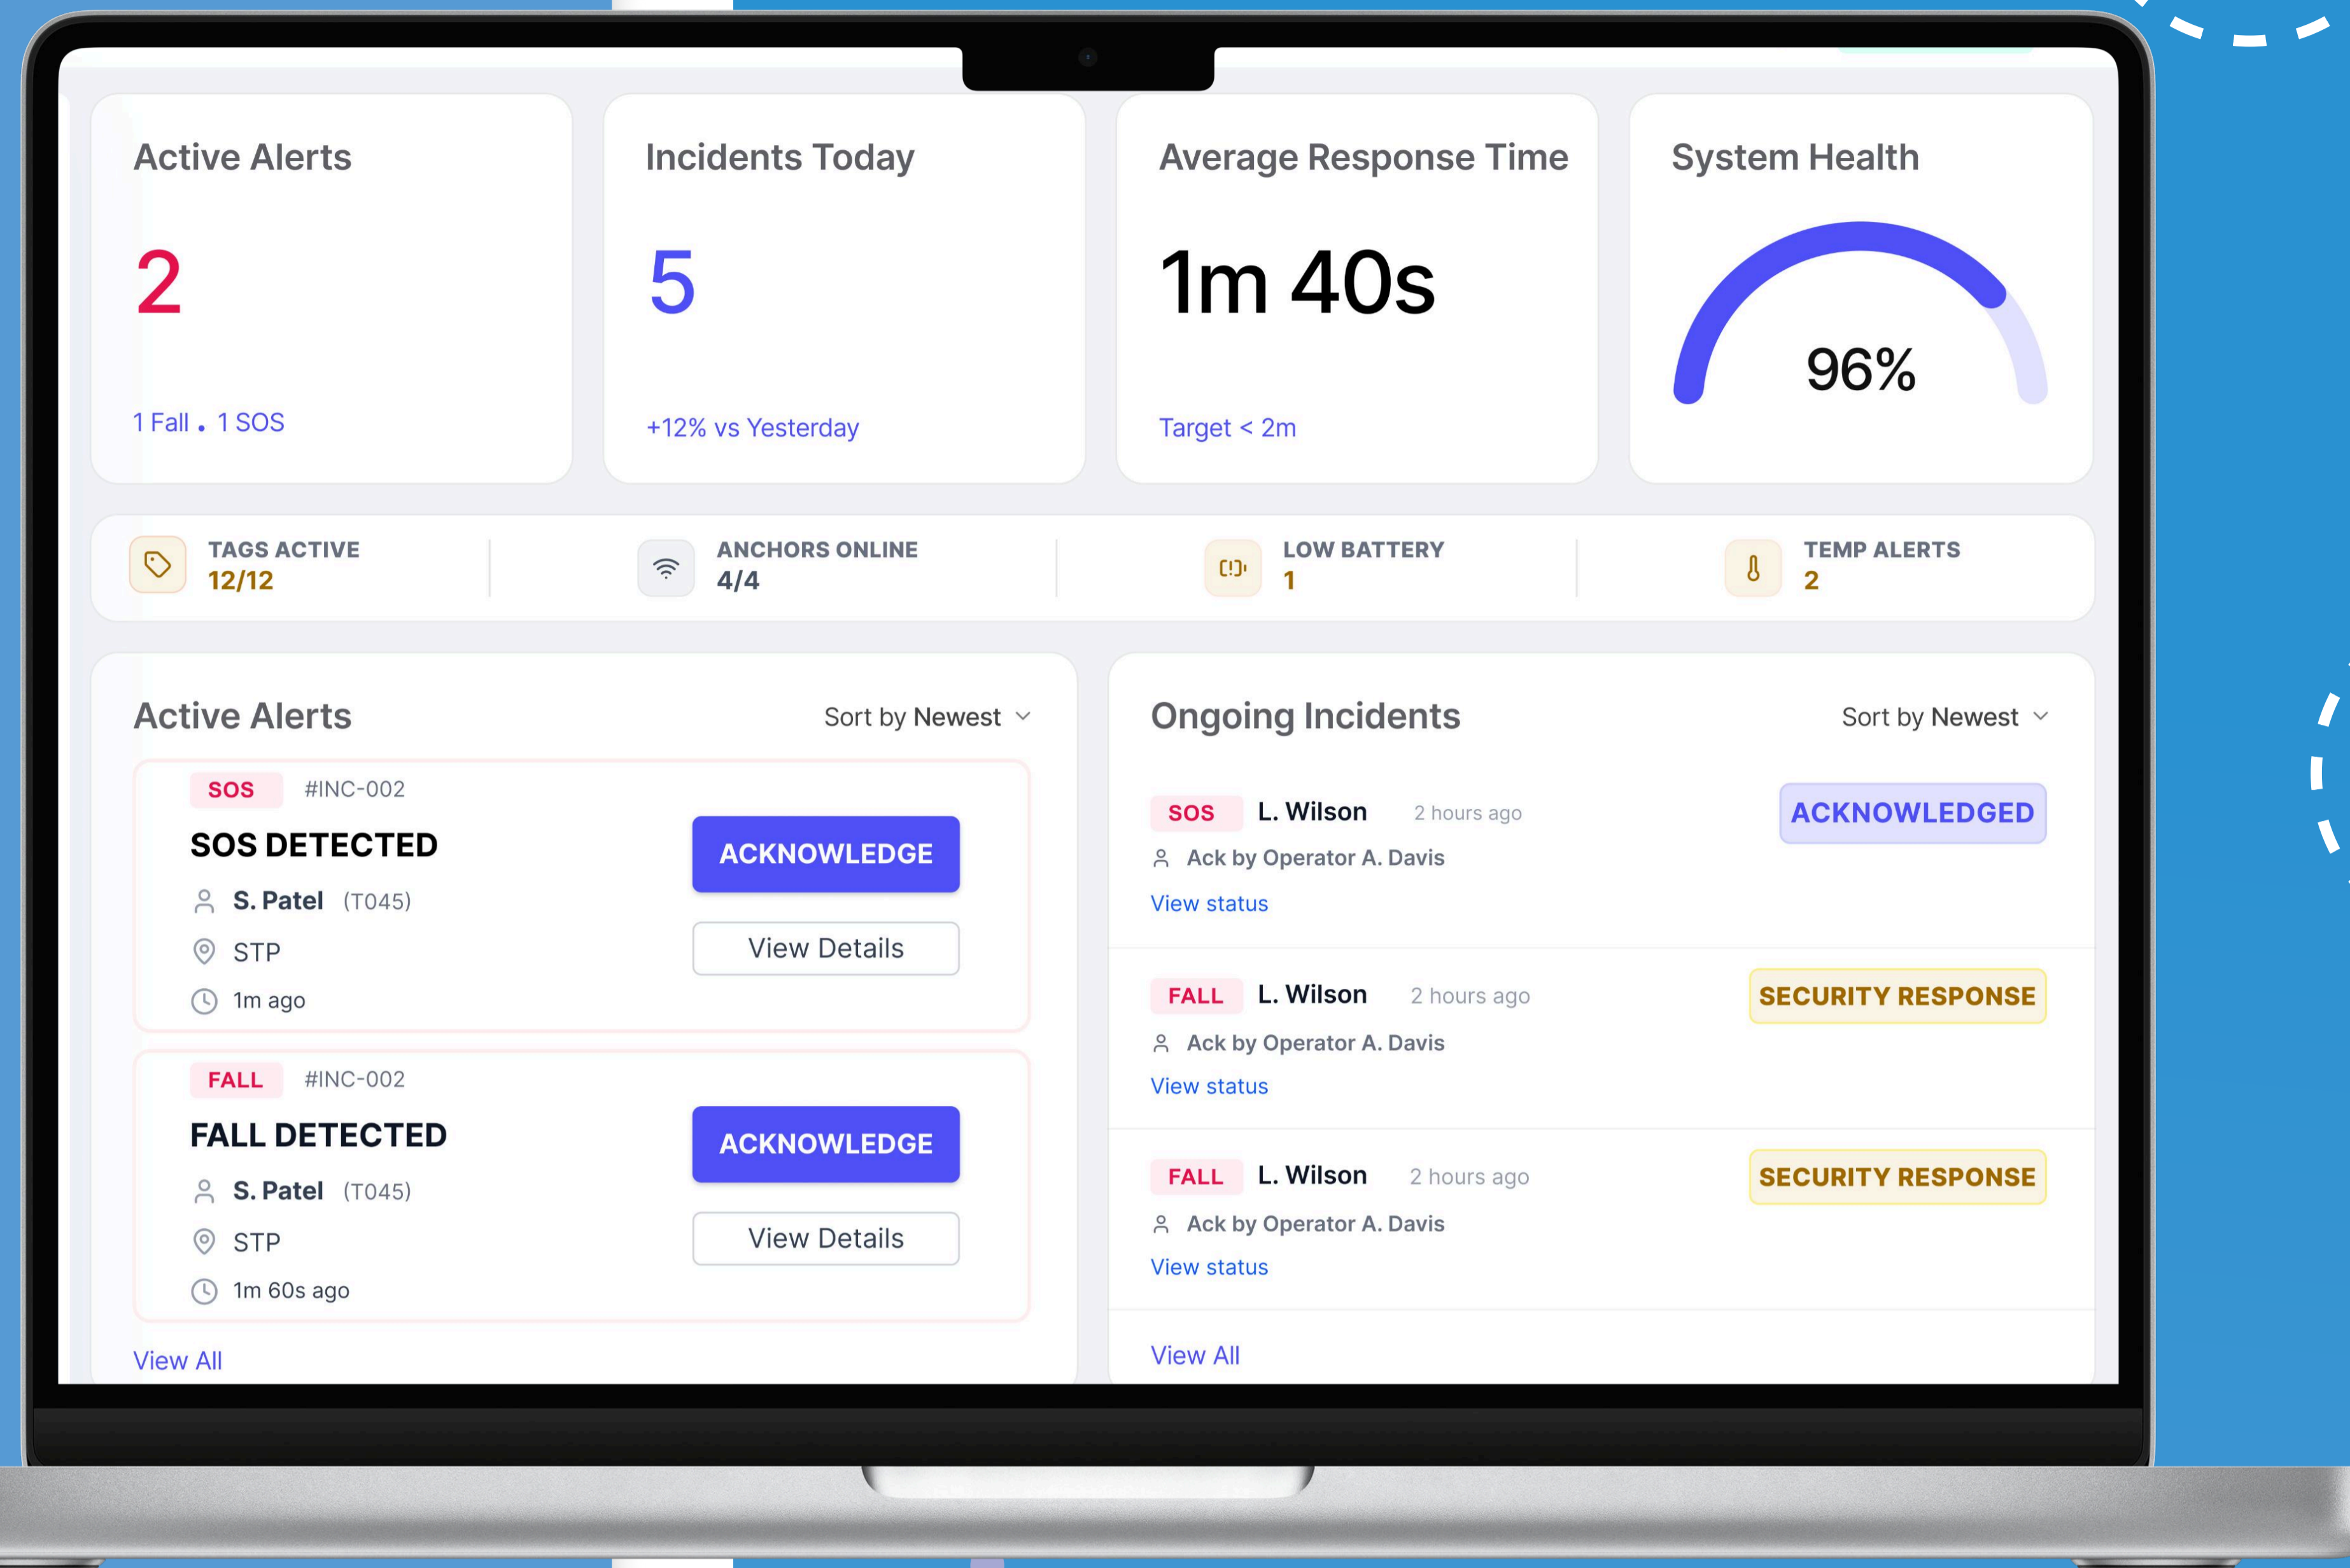

Dashboard & Software Platform

Asset Tracking

Personnel Safety

MHE Safety & Efficiency

Platform & Integration

Geo-Fencing

Powered By Dual Technology

UWB

10-30 cm ultra-precision

- Ultra-precise real-time positioning

BLE AOA

Sub-meter accuracy

- High-accuracy indoor positioning

Partnerships

Automotive & Auto-Components

Logistics & Warehousing